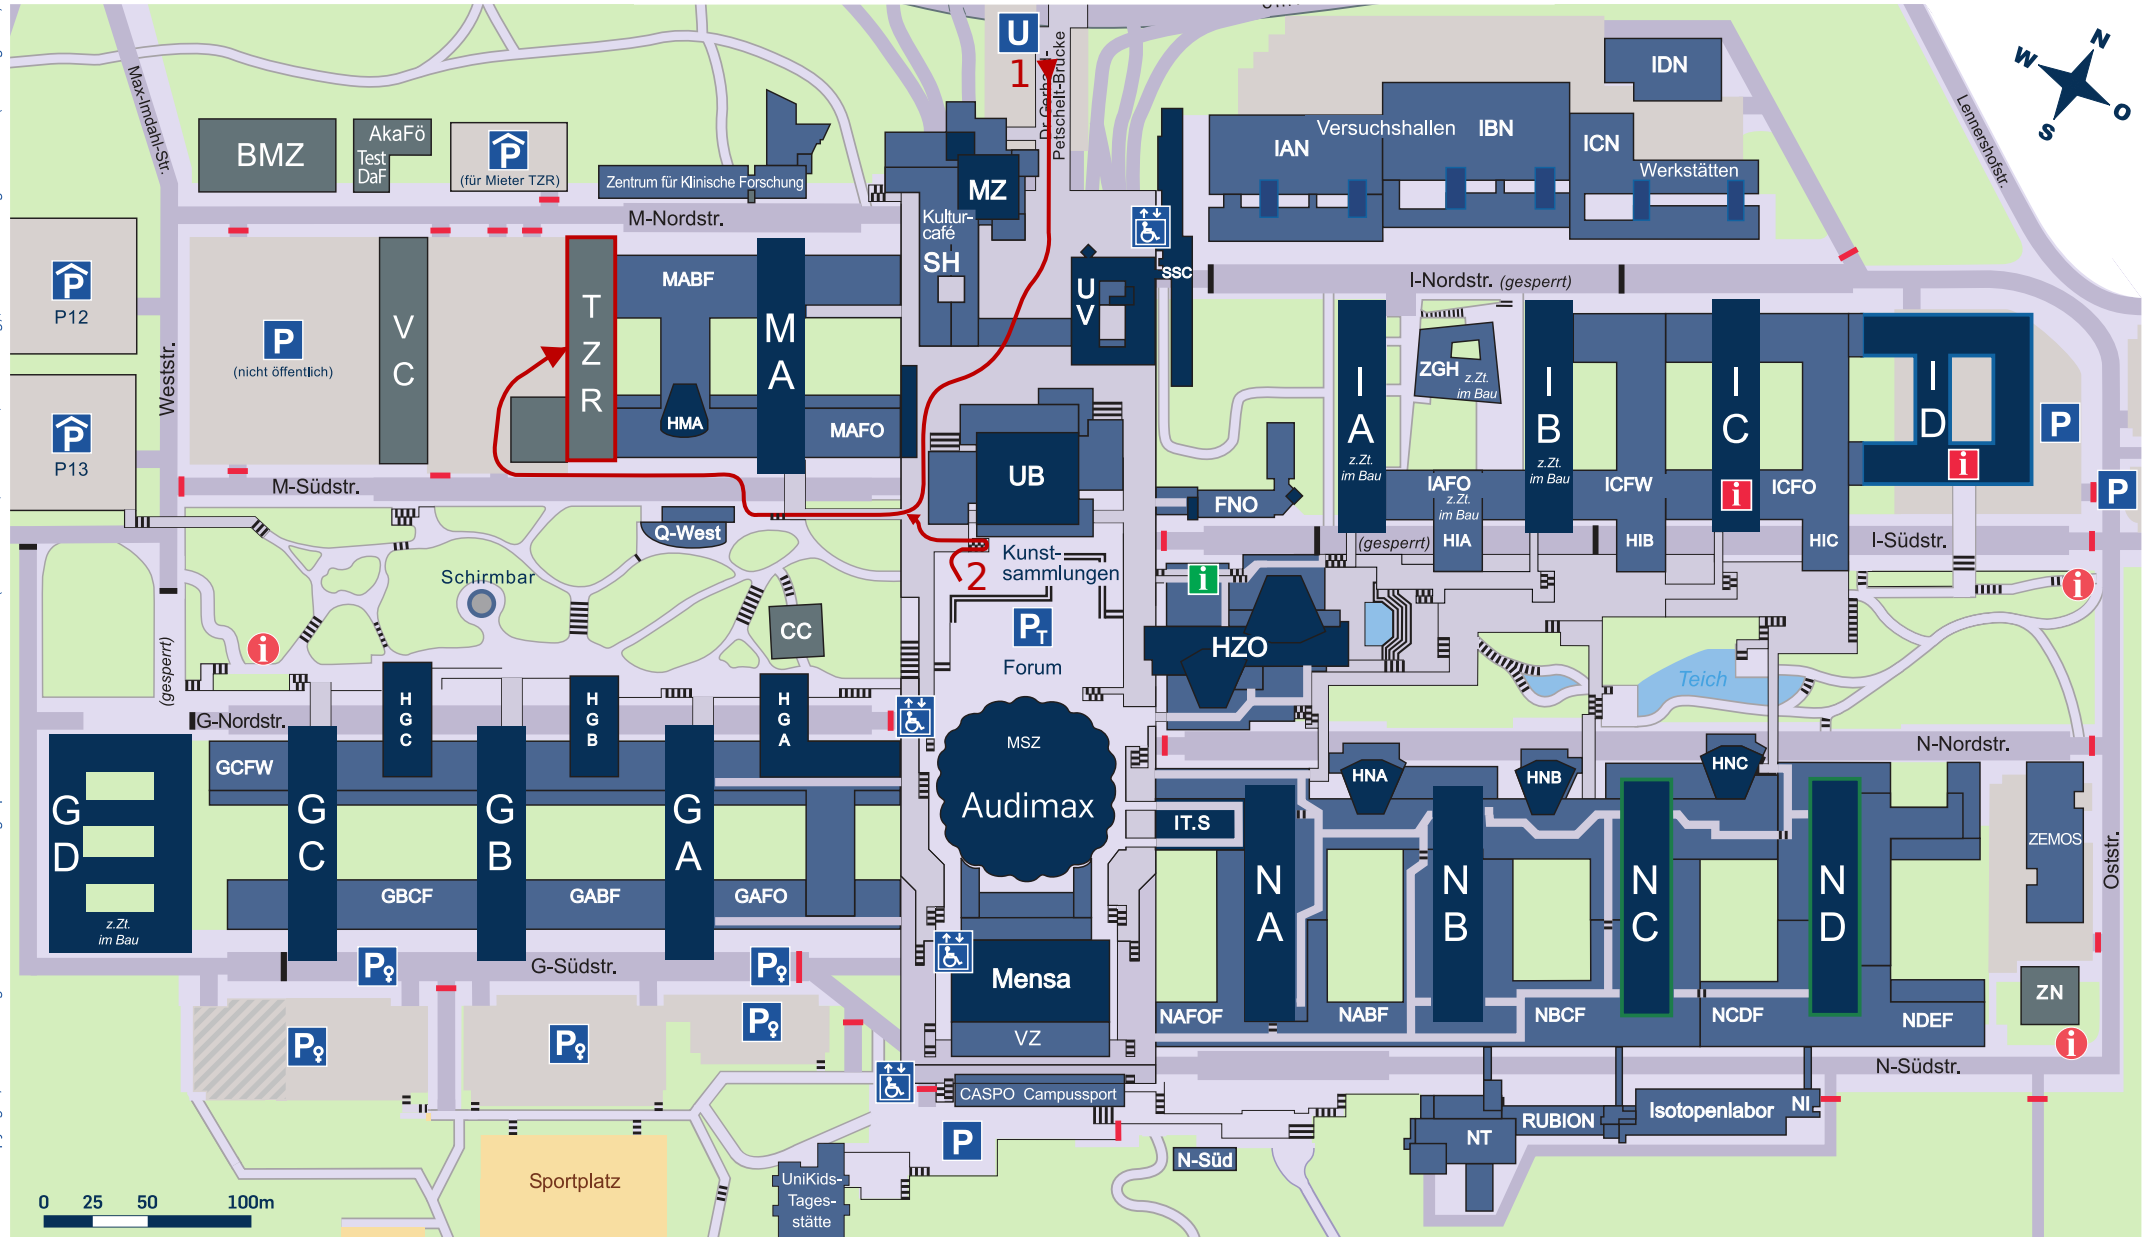

Expert Conference of the project JobDeveloper

© 2017 Copyright/Bearbeitung: AG Geomatik - Geographisches Institut der RUB (M. Gleißner, S. Steinert, W. Herzog), Aktualisierung: Dez. 5.11 (A. Langosch)

- Sidewalk
- Underground Streets
- Stairs
- Walls
- Street
- Green spaces

- 1 - Exit the underground stop "Ruhr-Universität" and follow the red path.
- 2 - Take the exits from the car park to level 01. On the Forum go up the indicated stairs and follow the red path.